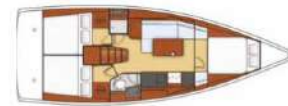

AMARAL - OCEANIS 38