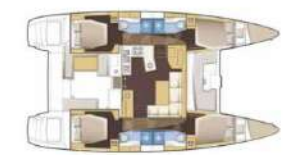

DIDIMÉ - KAT LAGOON 450